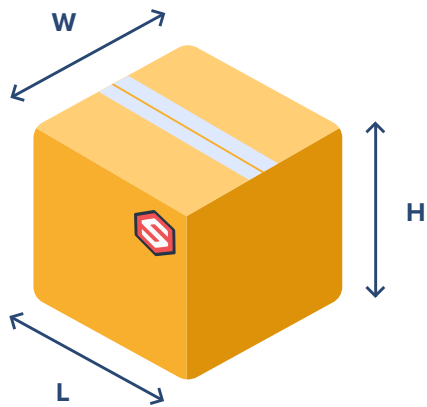

Pickable bin

16" X 20" X 24" OR 4.4 FT3

\$5 /month

Pallet

40" X 48" X 55" OR 61 FT3

\$30 /month

- All Merchants must have a **pallet** location for reserve storage will also have a **pickable bin**. Merchant will be charged for both locations. We reserve the right to store reserve inventory in multiple bins or a pallet location.
- Each SKU must have its own location (meaning multiple SKUs may not be stored in the same bin).
- Overstock of a SKU (greater than a bin) may be put into a **pallet location** (as opposed to multiple bins), this will be determined by availability in the warehouse.
- Storage is charged daily. We do not charge your card on file until you have accrued a minimum of \$20 for shipping and storage services (this is a combined total).
You can see your invoices by going to your dashboard > settings > billing.

How to calculate DIM weight

If DIM weight is greater than the actual weight, DIM weight is used instead of the package's actual weight.

DIM Weight is short for dimensional weight – it's a billing method that uses the total volume of a package (length x width x height) to calculate shipping costs instead of using the actual weight of the package. Shipping costs are based on the higher of the two measurements: package weight or package size (DIM Weight).